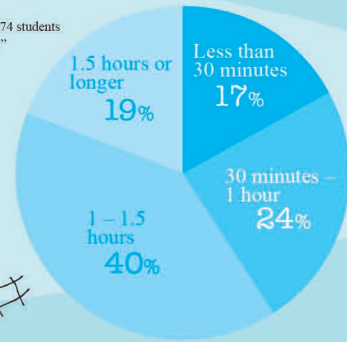

How long is your commute time?

Source:
Results from a survey of 174 students
in "University Guide 2015"